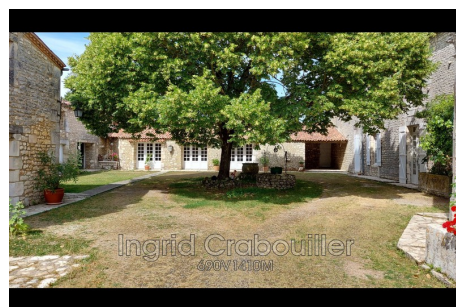

Ingrid Crabouiller - 183 avenue de Pontailac - 17200 ROYAN

Tél: 05 46 02 00 11 - Fax: 05 46 02 09 19 - agenceingridcrabouiller@gmail.com

Carte professionnelle n°CPI 1701202200000006 La Rochelle - RCS Saintes 912455276

Code NAF 6619B - SIRET FR78912455276 - Garantie financière : AIG RD01724320D - Document non contractuel